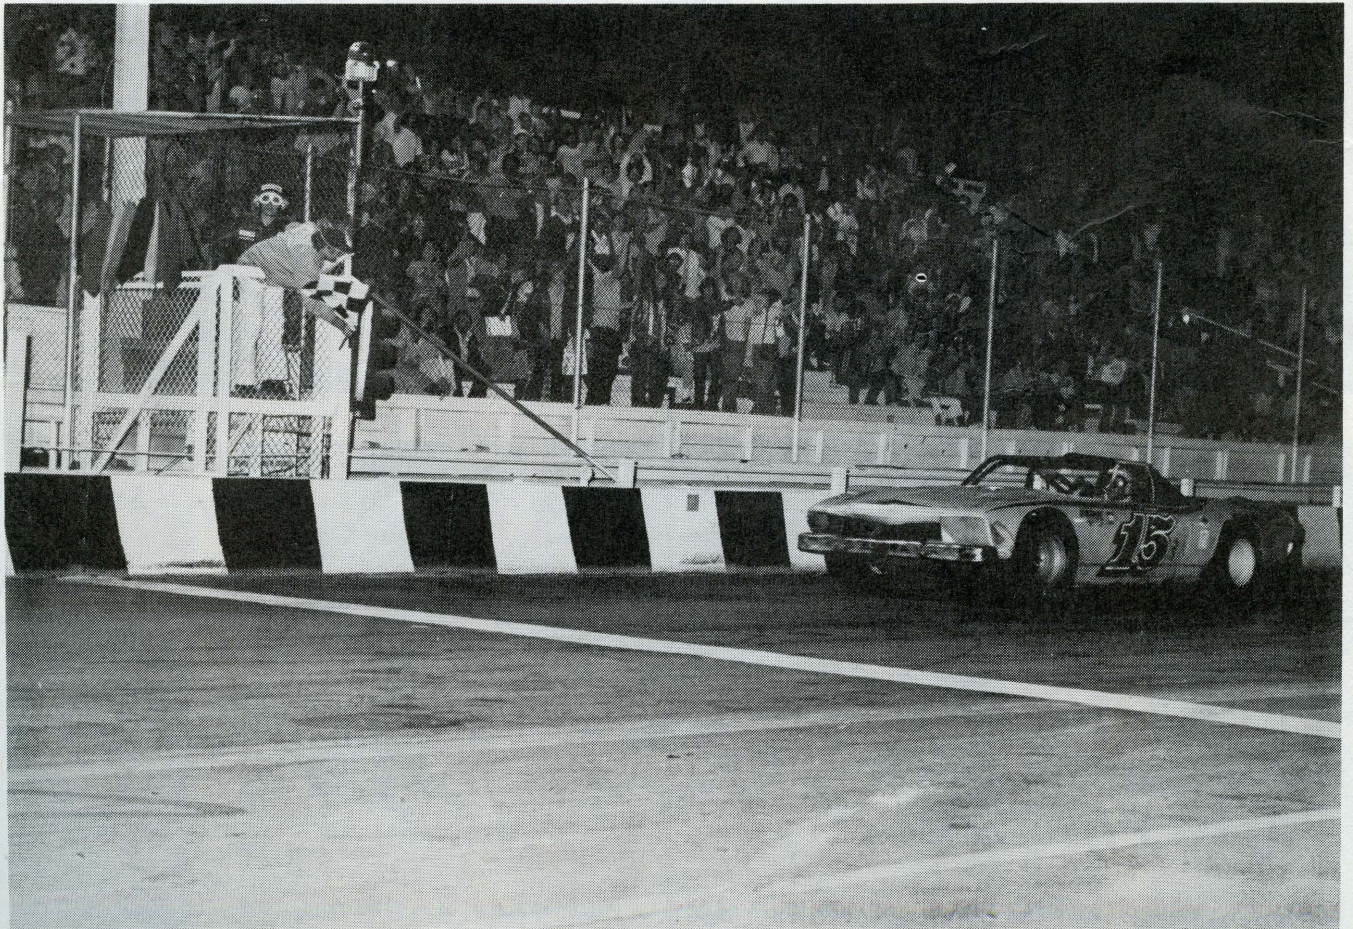

"SALUTE TO GEORGE AYERS"

Tonight we honor Chief Starter George Ayers on his retirement from Saugus Speedway after twenty years of waving the flags.

George was a driver during 1960-61 and after the '61 season promoter Tony Coldewey sent out a questionnaire to all the drivers. One of the questions asked was....What would you like to be if you were not driving a race car? George answered, "I think I'd like to be a starter!" A few weeks later, Tony phoned him and said, "You're it, you are our new starter!" He served his apprenticeship under Bob Pollard, then the chief starter and the years since have proven that George was a wise choice. He has been on the other end of waving flags at Riverside International Raceway, Ascot Park, Orange Show Speedway, Craig Road Speedway, and Corona in addition to his long tenure here at Saugus Speedway.

George handled the flags in a most-conscientious style and with authority. Safety of the participants was his number one priority! Being a starter is not an easy! It's similar to being an umpire in a baseball game....every decision made only satisfies part of the fans leaving many to challenge your actions, and besides, in baseball the umpire wears a mask!

So, with the wave of the checkered flag to a real winner we say adieu, George. May you always run with the green flag waving bright, with never a yellow or red in sight. From all of us at Saugus, a big thank you for a job well done!

"Lyn"

GEORGE AYERS WAVING ONE OF THE MANY CHECKERED FLAGS HE HANDLED DURING LONG STINT AT SAUGUS SPEEDWAY. THIS ONE WAS FOR "ROAREN OREN" PROSSER.