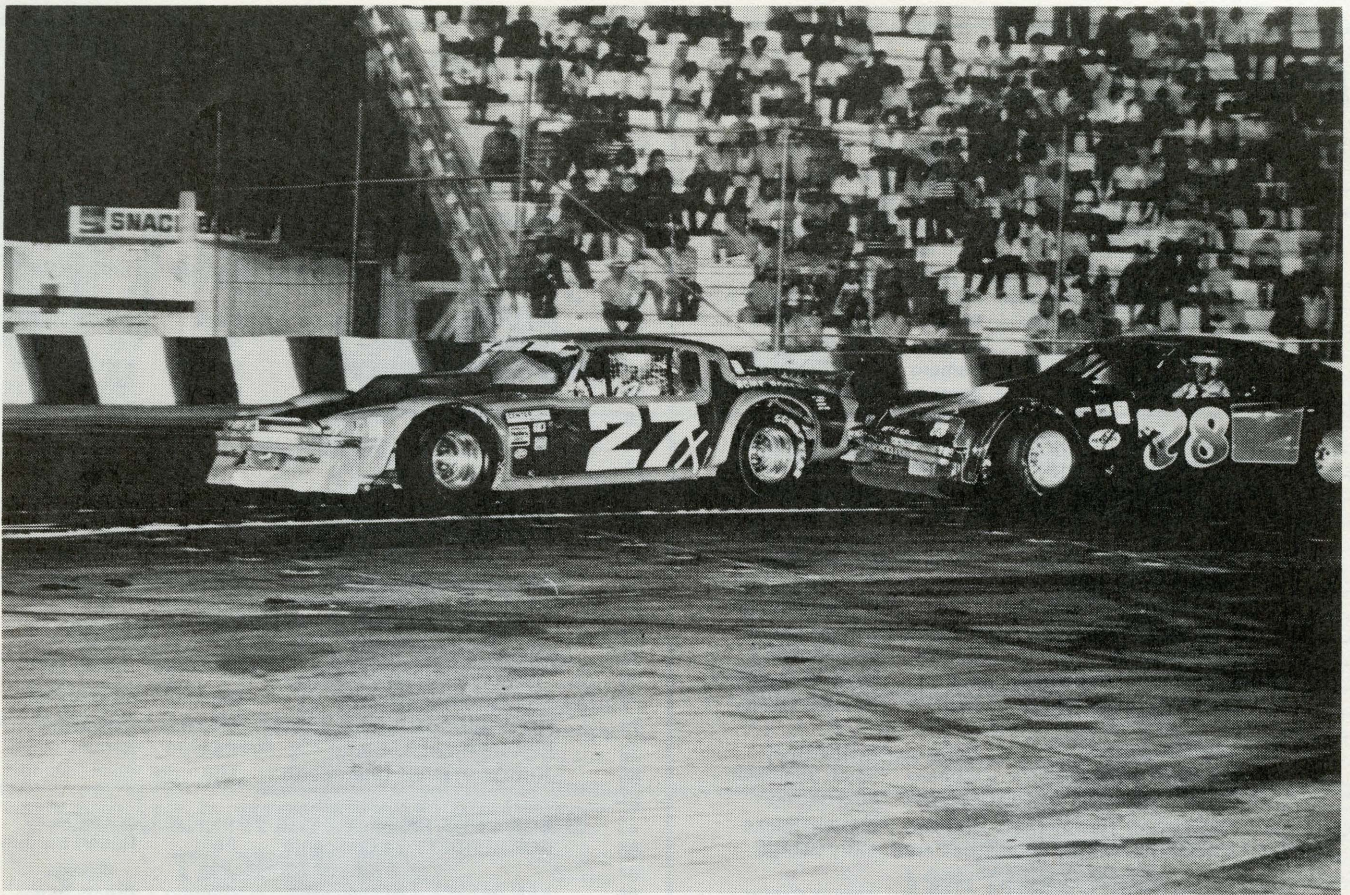

BRYAN BROWN, BAKERSFIELD (27X) & JIM ROBINSON (78) IN TURN THREE

**CANYON
AUTO
SUPPLY**

252-8011

OPEN 7 DAYS
Mon.-Fri. 8-7
Sat. 9-6
Sun. 9-5

**BIG DISCOUNTS
ON ALL PARTS &
ACCESSORIES**

AUTO PARTS

We Stock Import & Domestic Auto/Truck Parts

**AUTOMOTIVE
REFINISHING
PRODUCTS**

**AUTOMOTIVE
REPAIR
MANUALS**

**CARS
TRUCKS
VANS**

COMPLETE ENGINE REBUILDING
Short Blocks Valve Jobs
Crankshaft Grinding