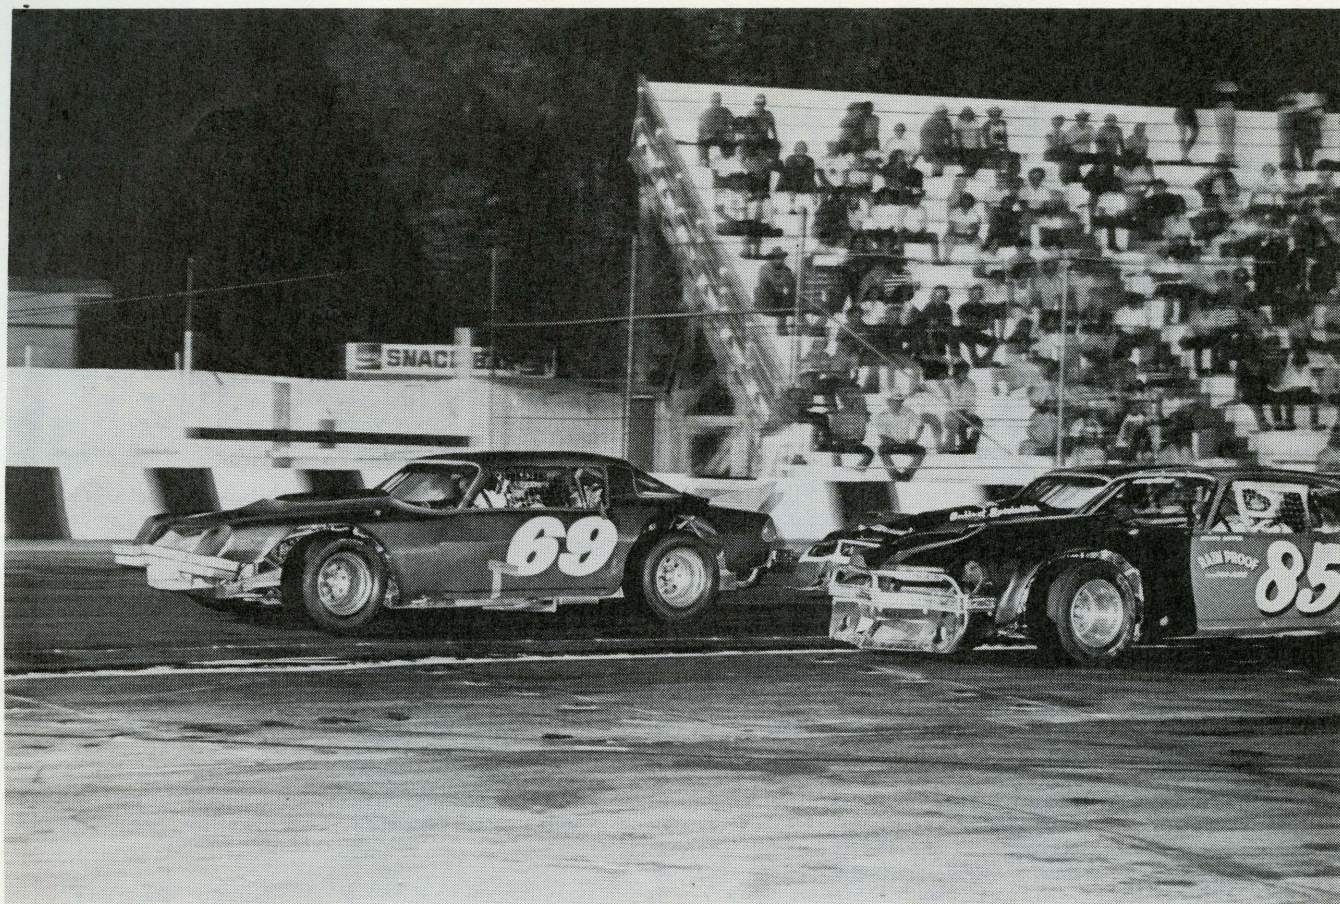

RECENT MODIFIED ACTION...DAN PRESS (69) & KEN SAPPER (85)

4N PARTS ONLY
PARTS & ACCESSORIES FOR
FOREIGN CARS, MINI-TRUCKS
AND OFF ROAD VEHICLES

26841 Bouquet Canyon Road
SAUGUS, CALIFORNIA 91350

255-5530