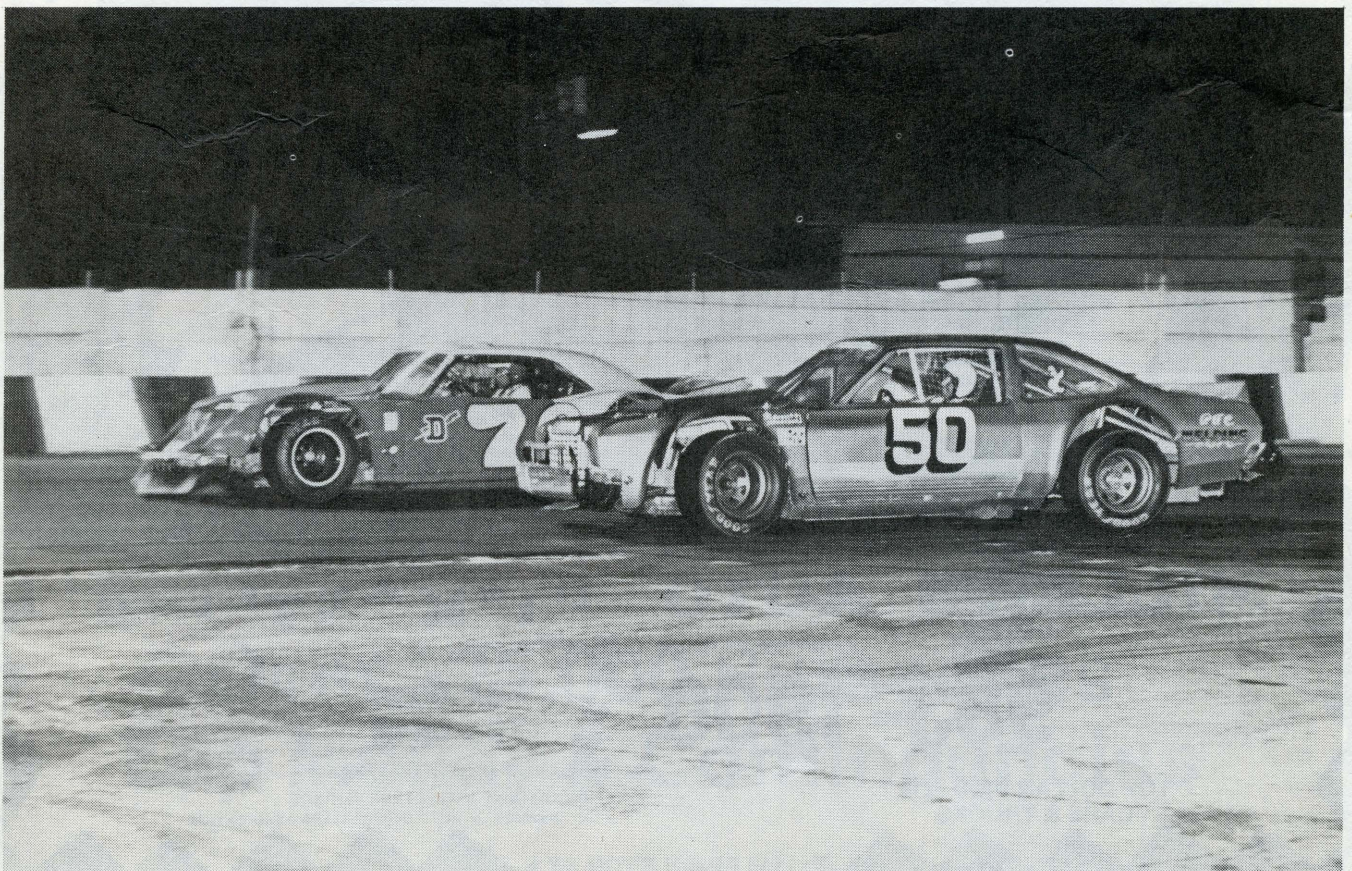

FREE HOTLINE & TELETYPE SERVICE

MEMBER OF AUTO DISMANTLERS ASSOCIATION

11133 PENDLETON ST  
(Near Glenoaks Blvd.)  
SUN VALLEY

**WE RENT, BUY, & SELL DESTRUCTION DERBY CARS!!!!!!!!!!**

DARYL KRATZ (1) & CHARLIE SAIED (93) DOWN THE "BACK CHUTE"