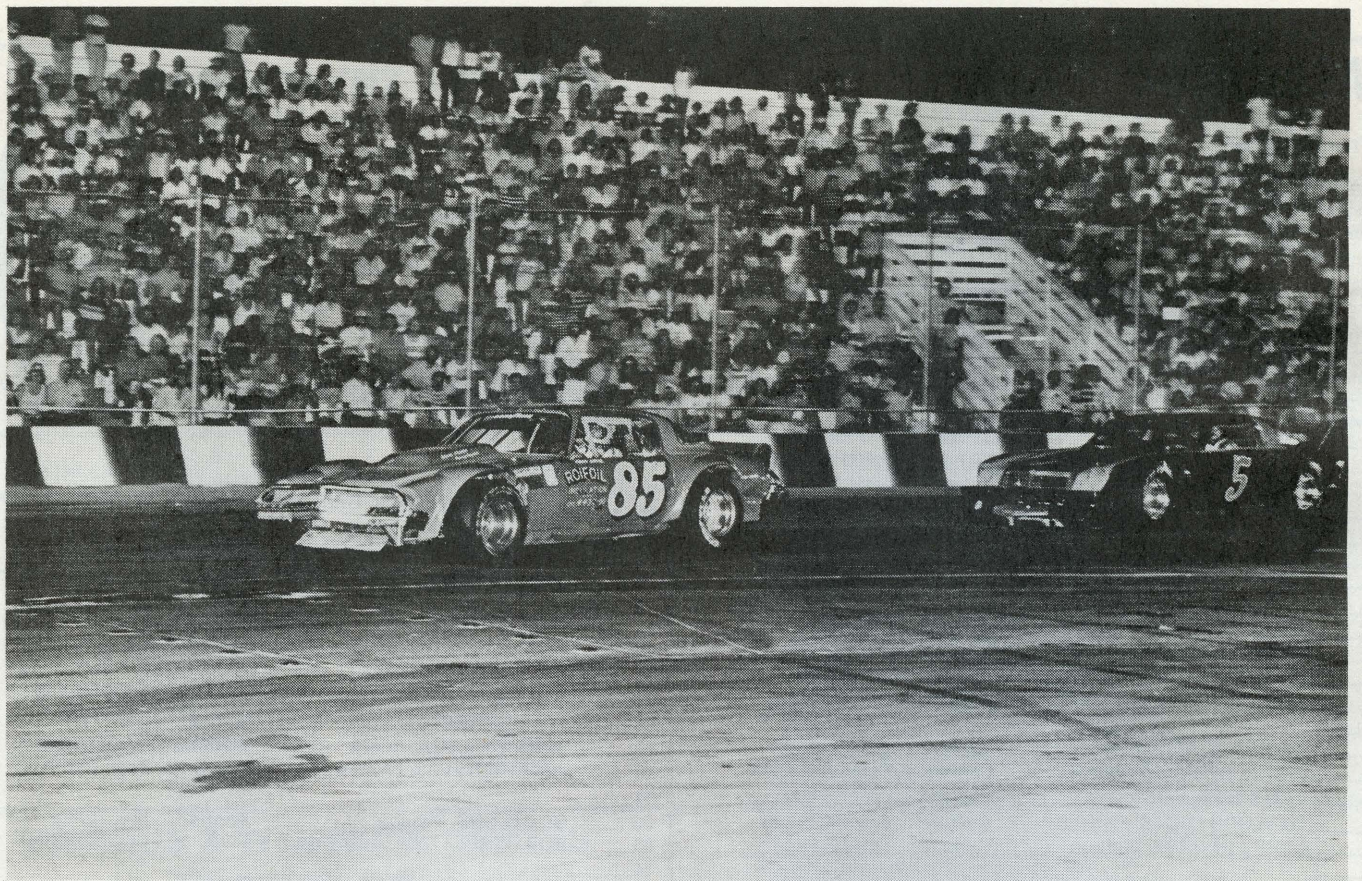

KEN SAPPER (85) & GARY PIKE (5) OUT OF FOURTH TURN.

**CANYON
AUTO
SUPPLY**

252-8011

OPEN 7 DAYS
Mon.-Fri. 8-7
Sat. 9-6
Sun. 9-5

**BIG DISCOUNTS
ON ALL PARTS &
ACCESSORIES**

AUTO PARTS

We Stock Import & Domestic Auto/Truck Parts

**AUTOMOTIVE
REFINISHING
PRODUCTS**

**AUTOMOTIVE
REPAIR
MANUALS**

**CARS
TRUCKS
VANS**

COMPLETE ENGINE REBUILDING
Short Blocks Valve Jobs
Crankshaft Grinding