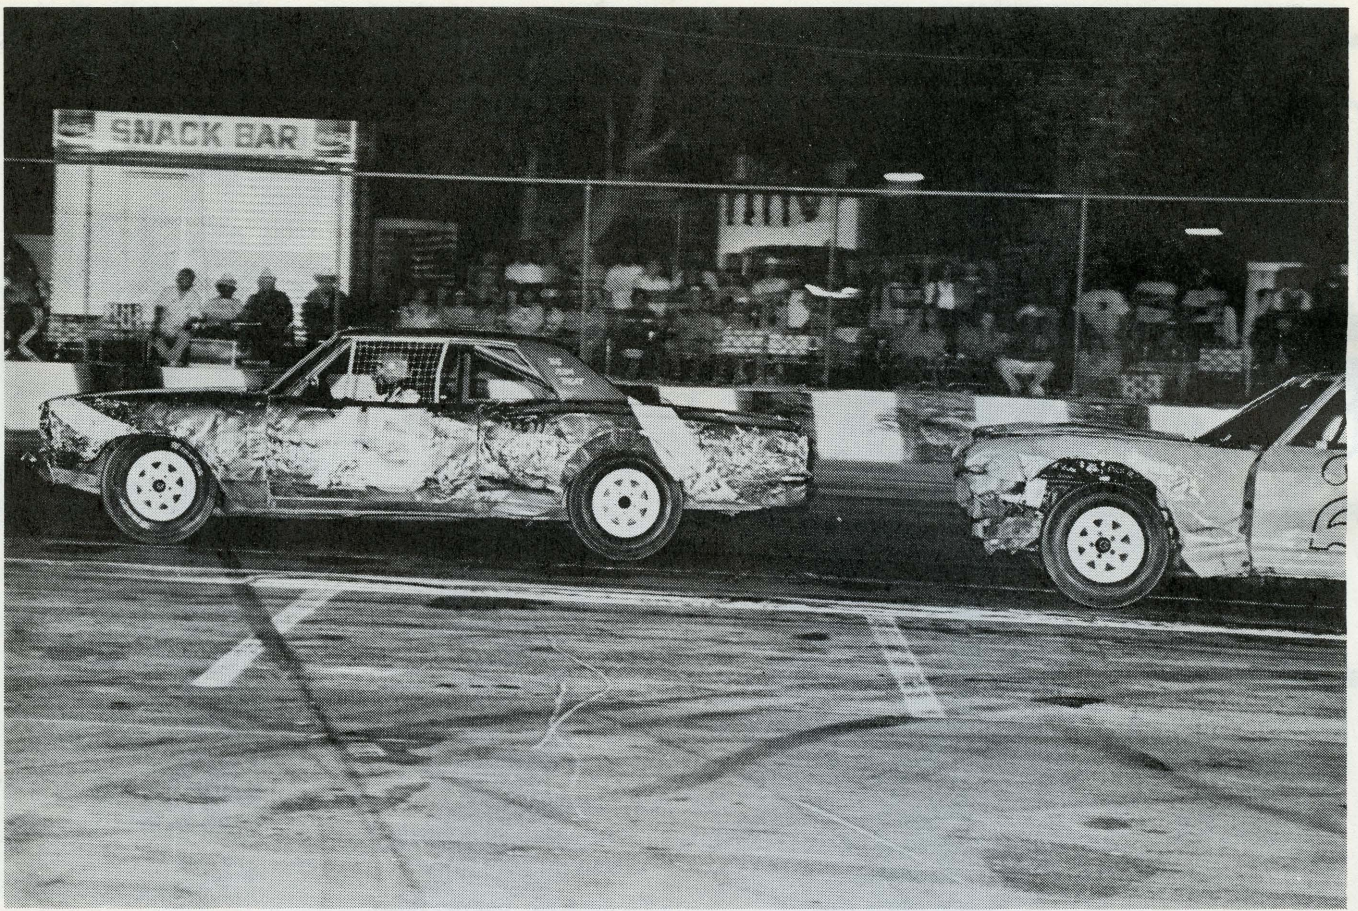

MEMBER OF AUTO DISMANTLERS ASSOCIATION

11133 PENDLETON ST  
(Near Glenoaks Blvd.)  
SUN VALLEY

MIKE BARNETT (15) PURSUED BY ROMAN CALCZYNSKI (27).

KANKE (33), KLASSEN (77) & KOBACK (73).