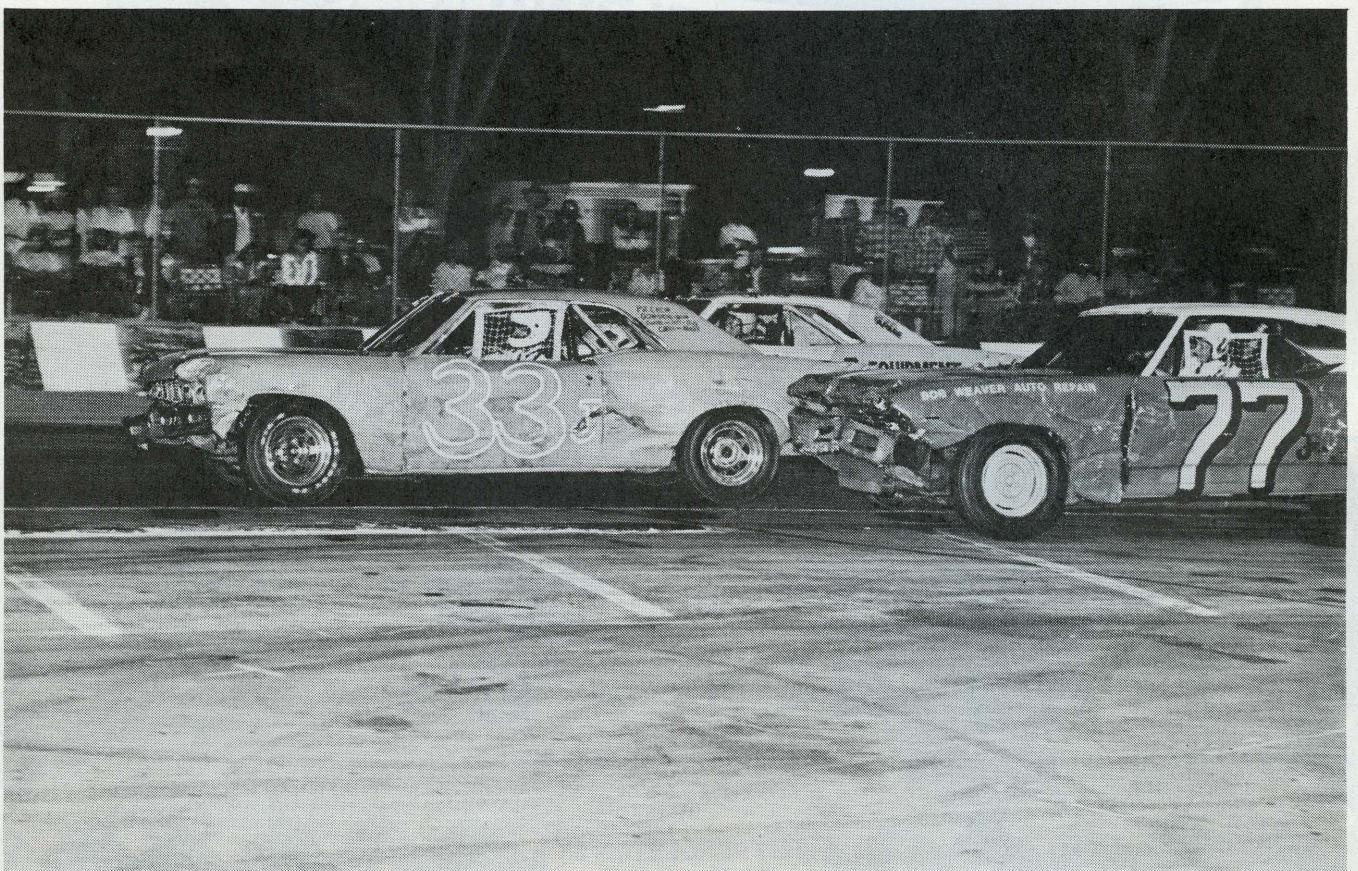

MEMBER OF AUTO DISMANTLERS ASSOCIATION

11133 PENDLETON ST  
(Near Glenoaks Blvd.)  
SUN VALLEY

MIKE BARNETT (15) PURSUED BY ROMAN CALCZYNSKI (27).

KANKE (33), KLASSEN (77) & KOBACK (73).