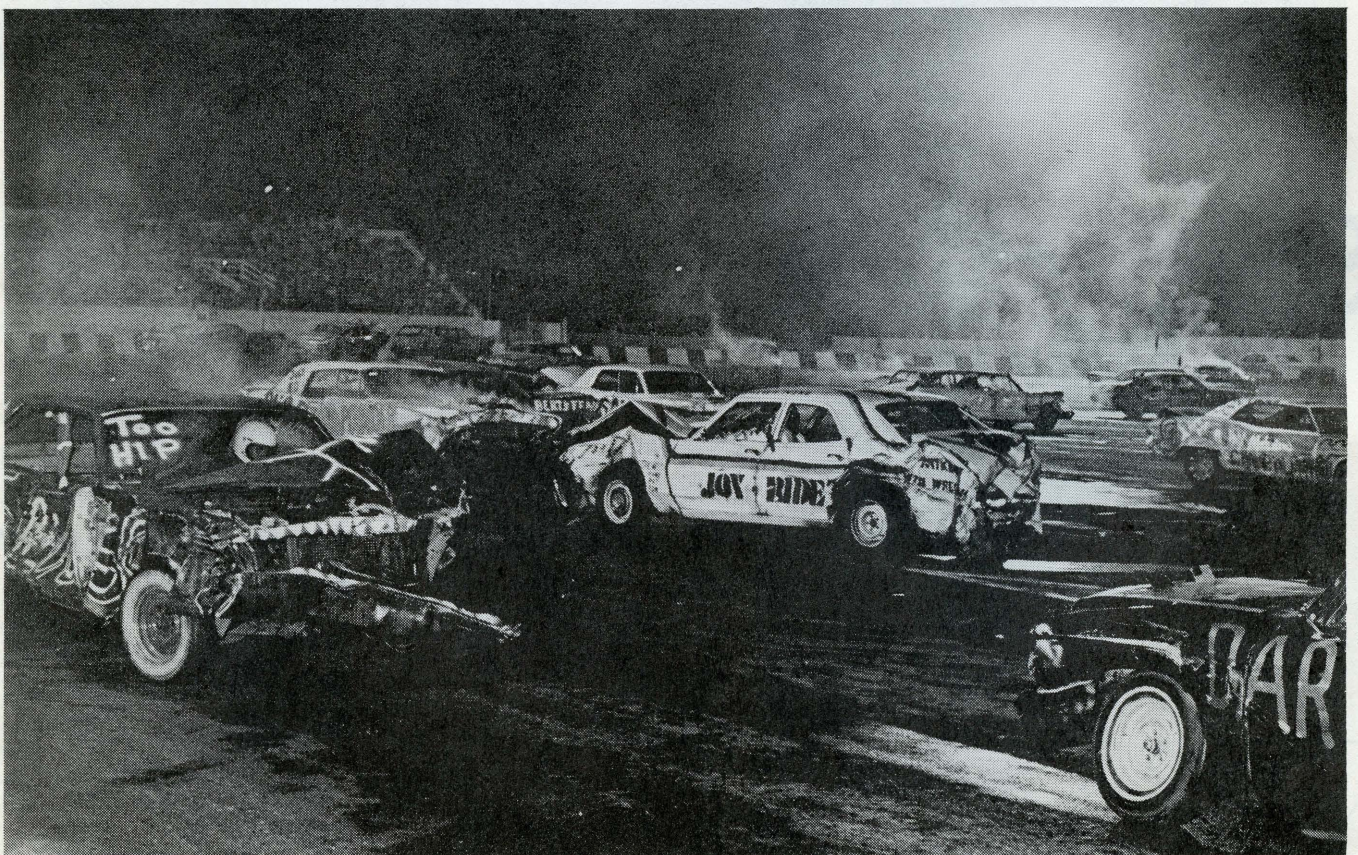

LUMBER - HARDWARE

24406 SAN FERNANDO RD. NEWHALL

LYONS AVE. & SAN FERNANDO RD.

DALE HERRON (46) GOING WRONG WAY IN SYNTHOIL 100 CHEVELLE.

DEMO DERBY ACTION.....65 CARS INTO INSTANT "JUNK".