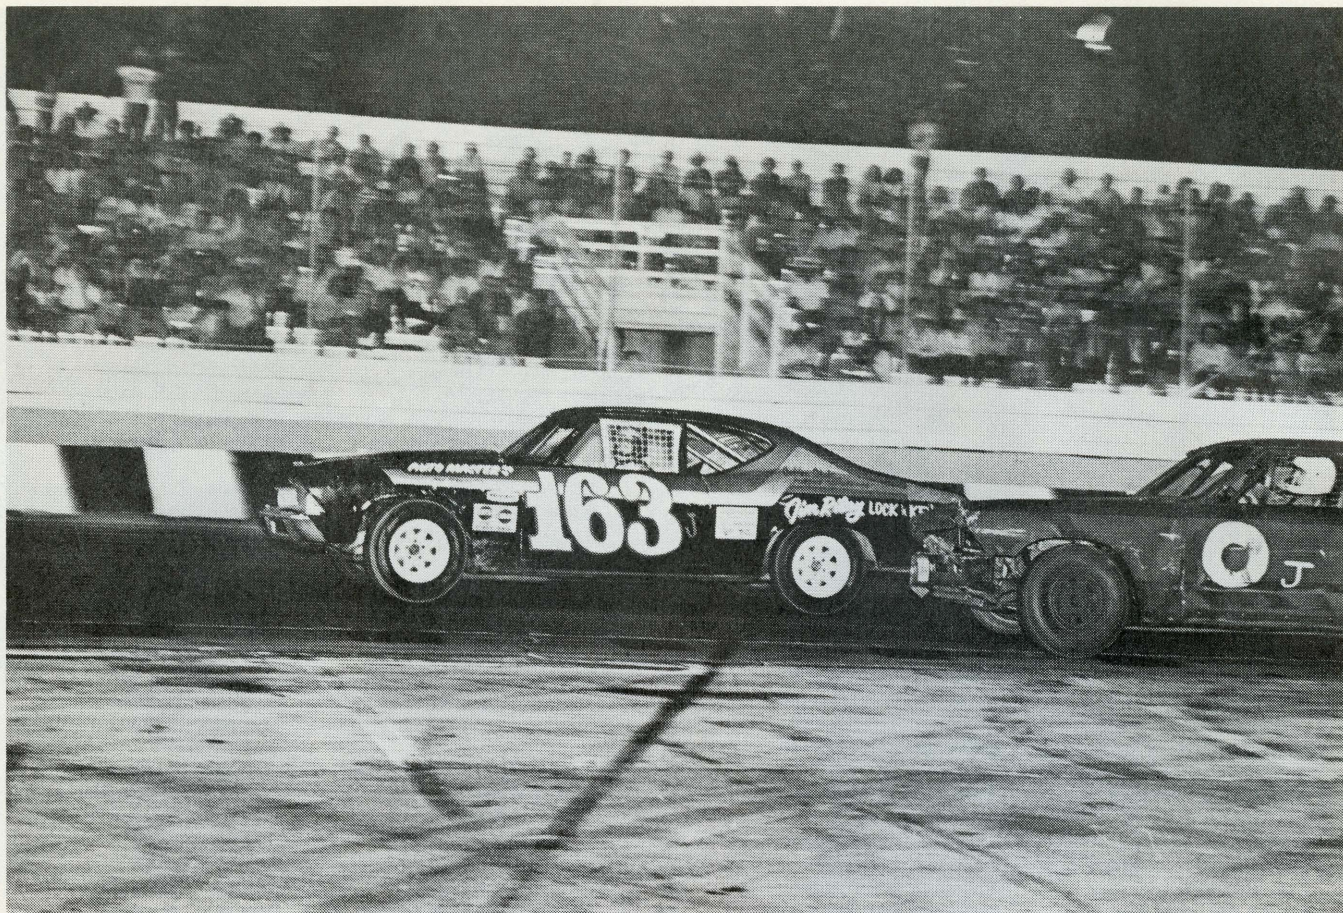

**PROSSER  
POWER  
STEERING**

**345-6909**

BILL HALL

**BILL'S  
MUFFLER  
& FOSTER'S  
AUTO  
ACCESSORIES**

**259-4150**

**24125 Railroad Ave Newhall**

WALT PRICE JR. (163) & DAN PACHECO (0) DUEL IN TURNS.