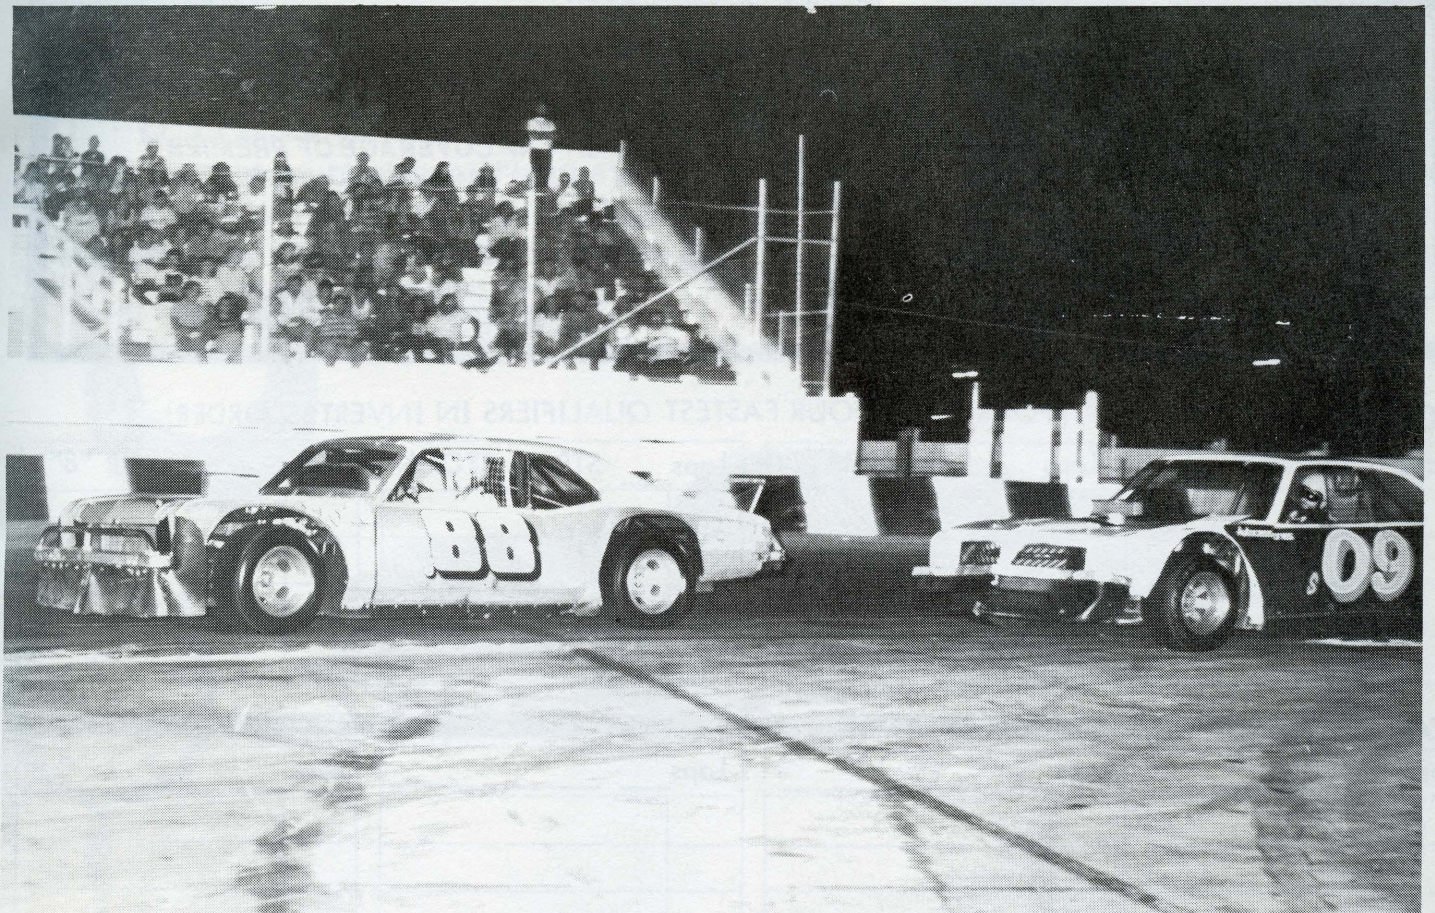

(714) 636-3881

Kent (88) & Calczynski (09) during last weeks main. Calczynski won, Kent won trophy dash.

Garrison (51) & Warholic (17) charge down the front straight-a-way at the "Super Track".

KLAC

570

THE RACING STATION