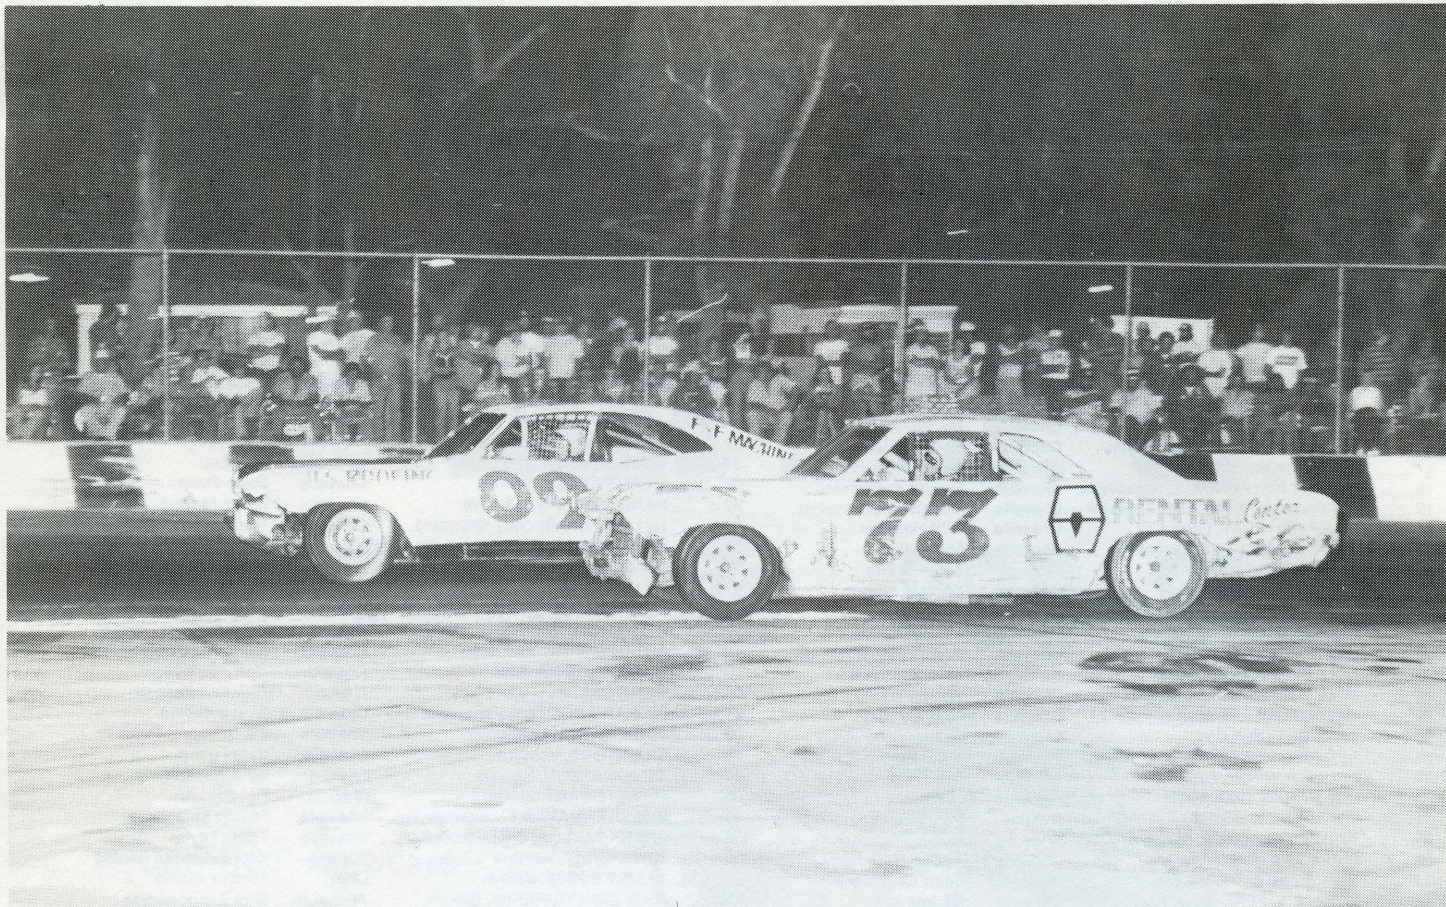

SAUGUS
SPEEDWAY

SWAP MEET

EVERY
SUNDAY

GATES OPEN 6:00 AM * BUYERS \$1.00 * SELLING SPACES \$10.00 & UP
PLENTY OF FREE PARKING

Bosse (09) & Koback duel through turns one and two in stocker action at Saugus Speedway.