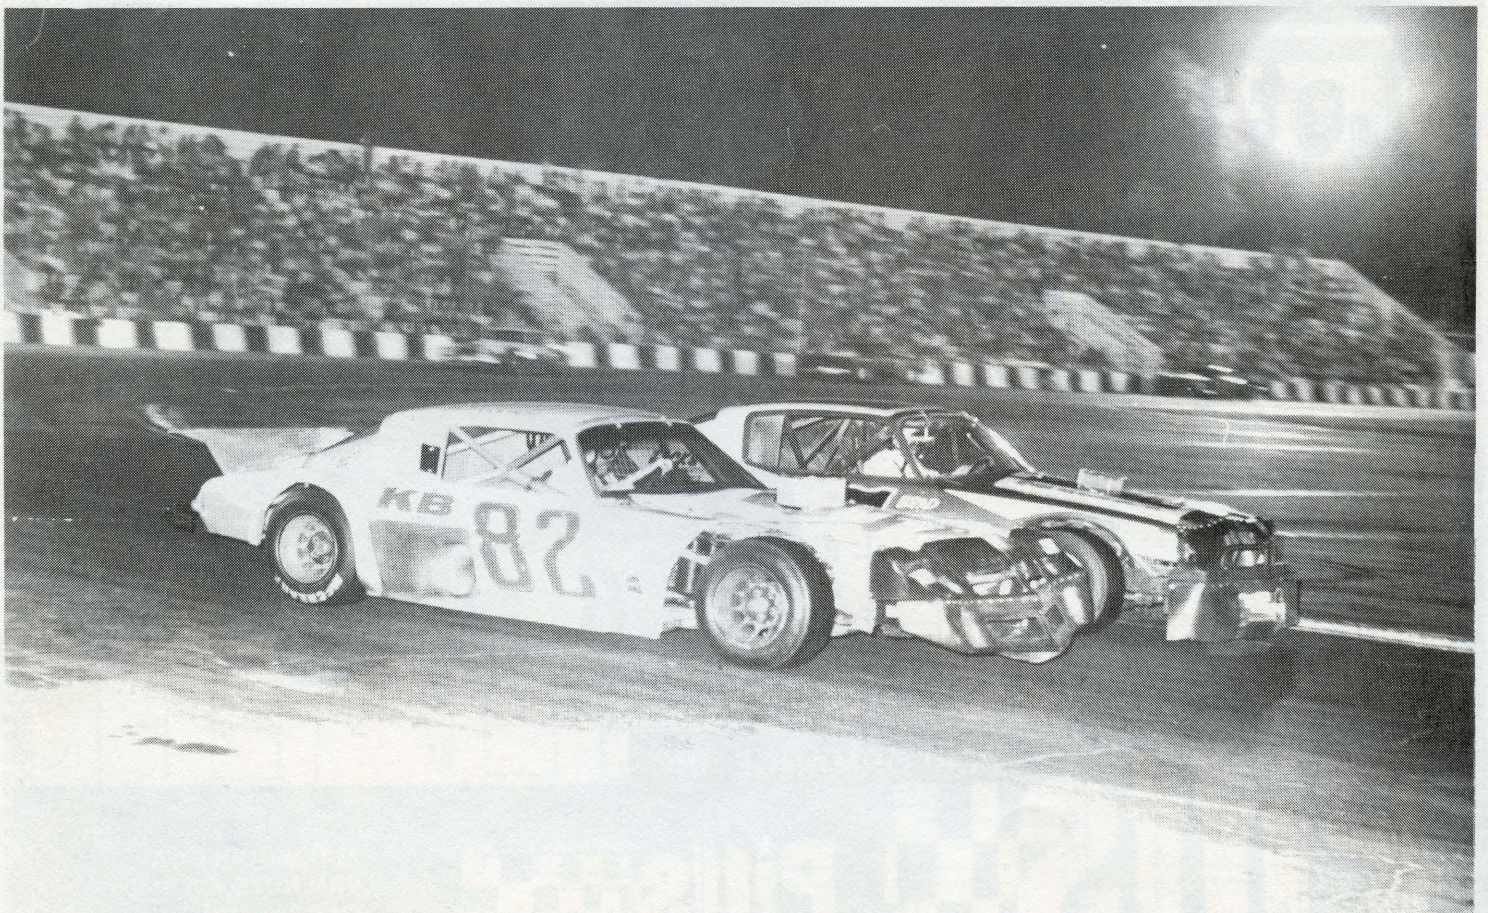

Colbert (82) & Miller (45) maneuver through turns three and four during main event.

ERICKSON AUTO PARTS

OPEN 7 DAYS

Mon Fri 8 AM 9 PM
Saturday 8 AM 6 PM
Sunday 9 AM 4 PM

MACHINE SHOP SERVICE AVAILABLE

886-9442