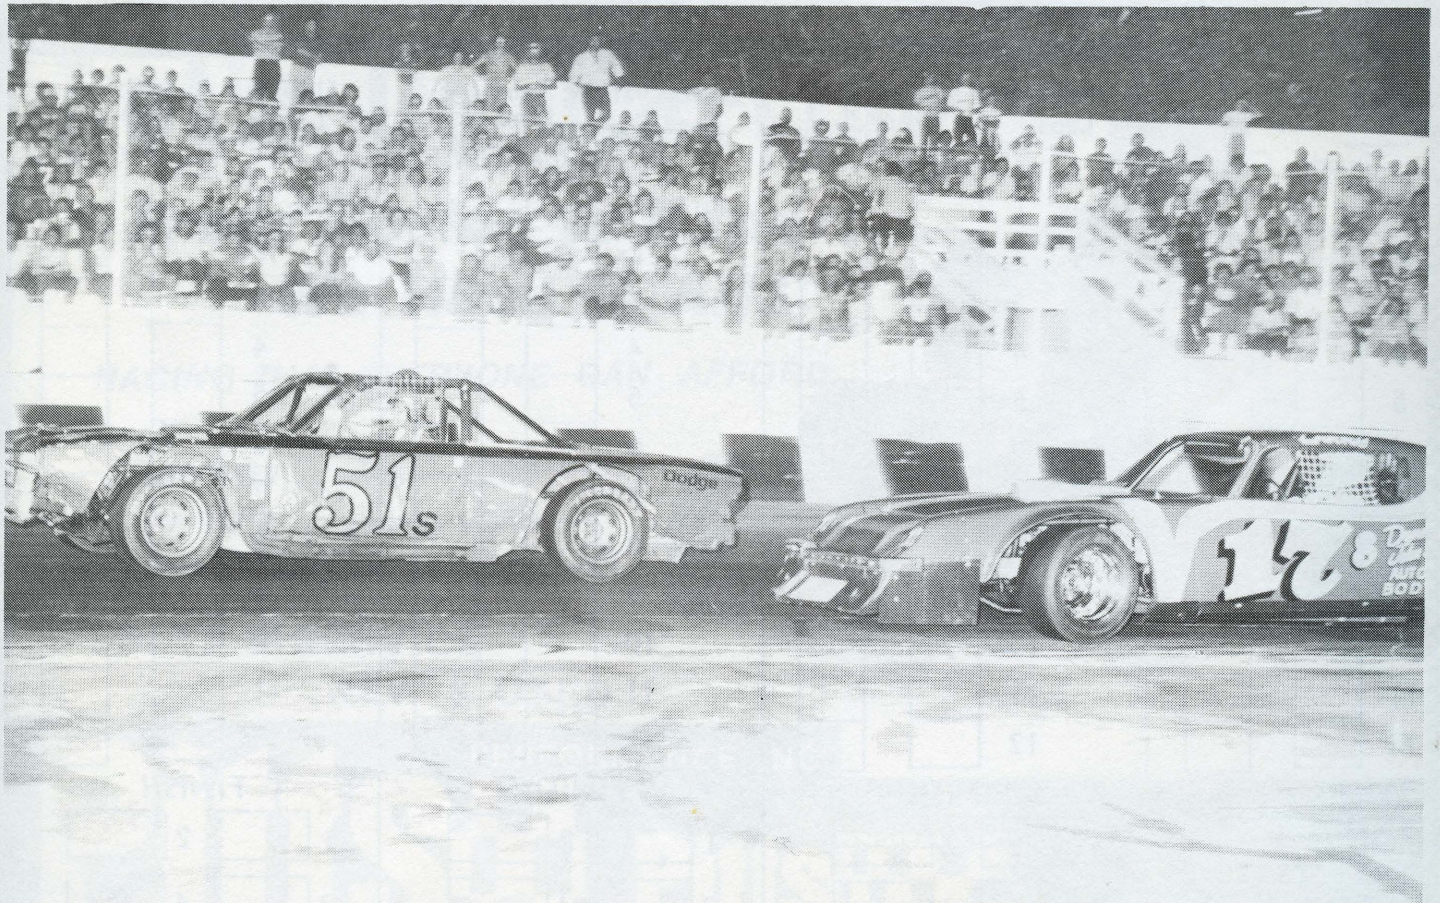

(714) 636-3881

Kent (88) & Calczynski (09) during last weeks main. Calczynski won, Kent won trophy dash.

Garrison (51) & Warholic (17) charge down the front straight-a-way at the "Super Track".

KLAC

570

THE RACING STATION