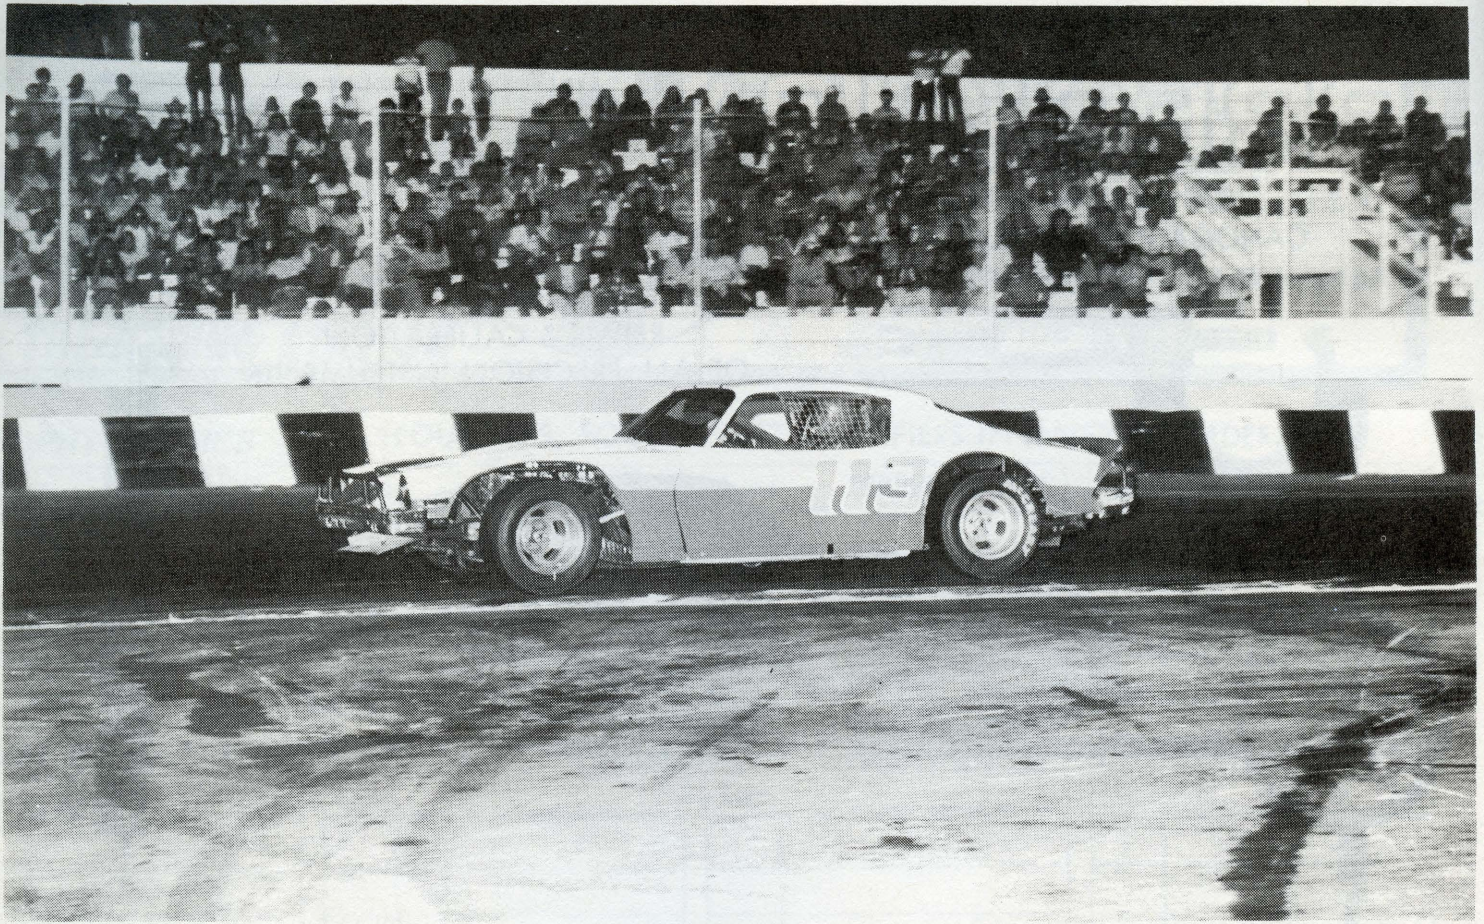

Chuck Berry, Woodland Hills, in his #113 Camaro Sportsman.