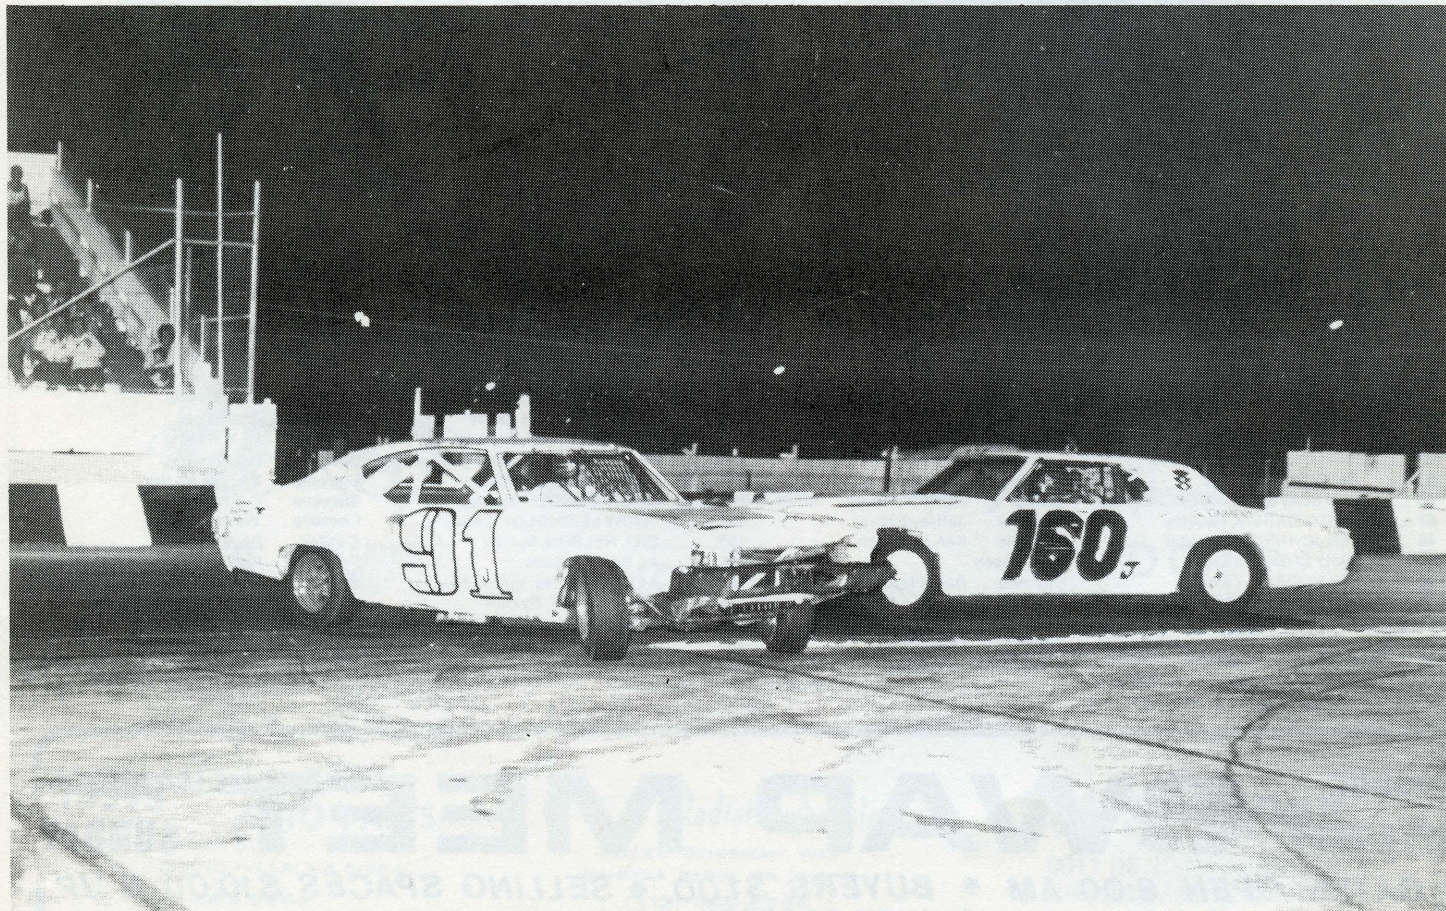

SAUGUS
SPEEDWAY

SWAP MEET

EVERY
SUNDAY

GATES OPEN 6:00 AM * BUYERS \$1.00 * SELLING SPACES \$10.00 & UP
PLENTY OF FREE PARKING

Bosse (09) & Koback duel through turns one and two in stocker action at Saugus Speedway.